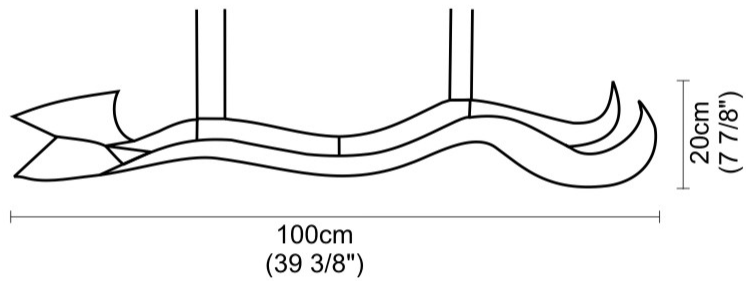

TEMPO PERSO SUSPENSION

D131229- _____
base number

1. To build a product code in our configurator select the specify button on the base model # product page
2. To build a manual product code on this datasheet choose from the options listed below in blue font and add the suffix to the base model #

GENERAL

Series: Tempo Perso
Brand: Knikerboker
Division: Design
Mounting Type: Suspension
Mounting Location: Ceiling
Subcategory: Pendant

PHYSICAL

Shape: Curves
Length (mm): 1000
Length (in): 39 3/8
Height (mm): 200
Height (in): 7 7/8
Light Distribution: Indirect
Fixture Finish: EWH / EBK / MAN / COF / PRD / SLF / GLF / CLF / BRL / EWS / EWG / EWC / EWR / EBS / EBG / EBC / EBC / EBB / MAS / MAD / MAC / MAB / COS / CGO / CCL / CBL / PRS / PRG / PRC / PRB
Fixture Material: Aluminum
Cable Details: 4 Steel Cables 2000mm / 78 3/4" - Silicon Cable 2000mm / 78 3/4"

ELECTRICAL

Lamp Type: LED
Total Output Wattage (W): 20
Dimming: Tri-Mode (Non-Dimming and Phase Dimming (120Vac only) and 0-10V Dimming)
Driver Included: Yes
Driver Location: Integrated
Driver Type: Constant Current - Universal
Driver Class: Class 2
Input Voltage (V): 120 - 277
Constant Current (MA): 250
Upon Request: 0-10Vdc dimming / Phase dimming @120Vac / 277Vac

LED

Number of LEDs: 2
Color Temperature (°K): 3000
Max. Delivered Lumen (lm): 2200
CRI: >85 CRI
Lamp Life (hrs): 50000

OPTICAL

RATINGS AND CERTIFICATIONS

Certified By: CSA Certified to UL and CSA Standards
IP rating: IP20